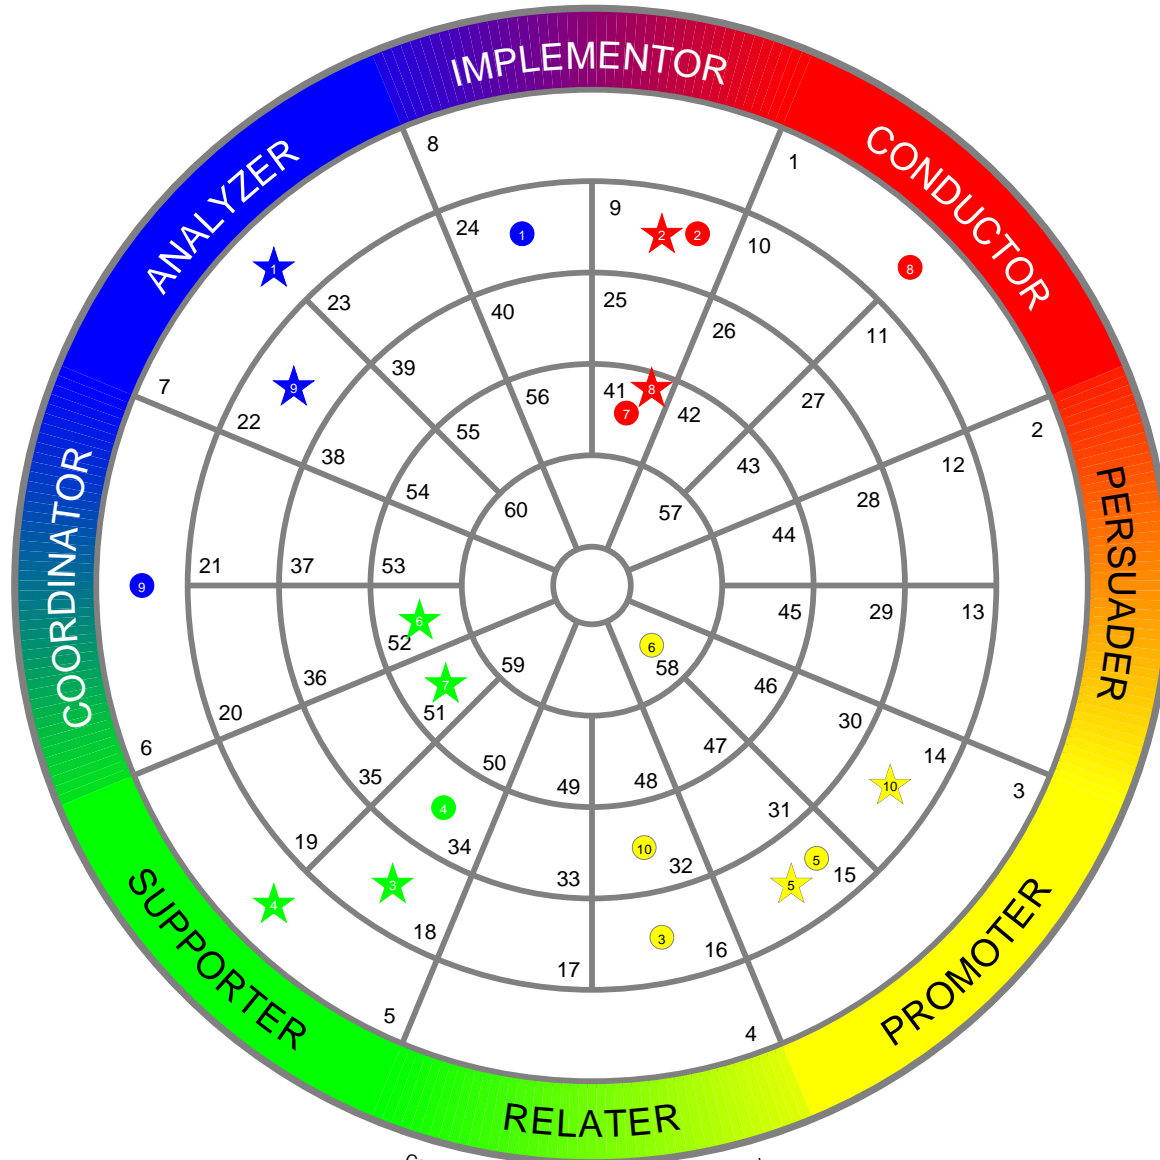

THE SUCCESS INSIGHTS® WHEEL

Sample Team Success Insights Wheel
Natural & Adaptive DISC Styles

- 1: Anna B.
- 2: Judith B.
- 3: Erica B.
- 4: Susan F.
- 5: Lisa G.
- 6: Holly J.
- 7: David K.
- 8: Lynne M.
- 9: Tim T.
- 10: Duane W.